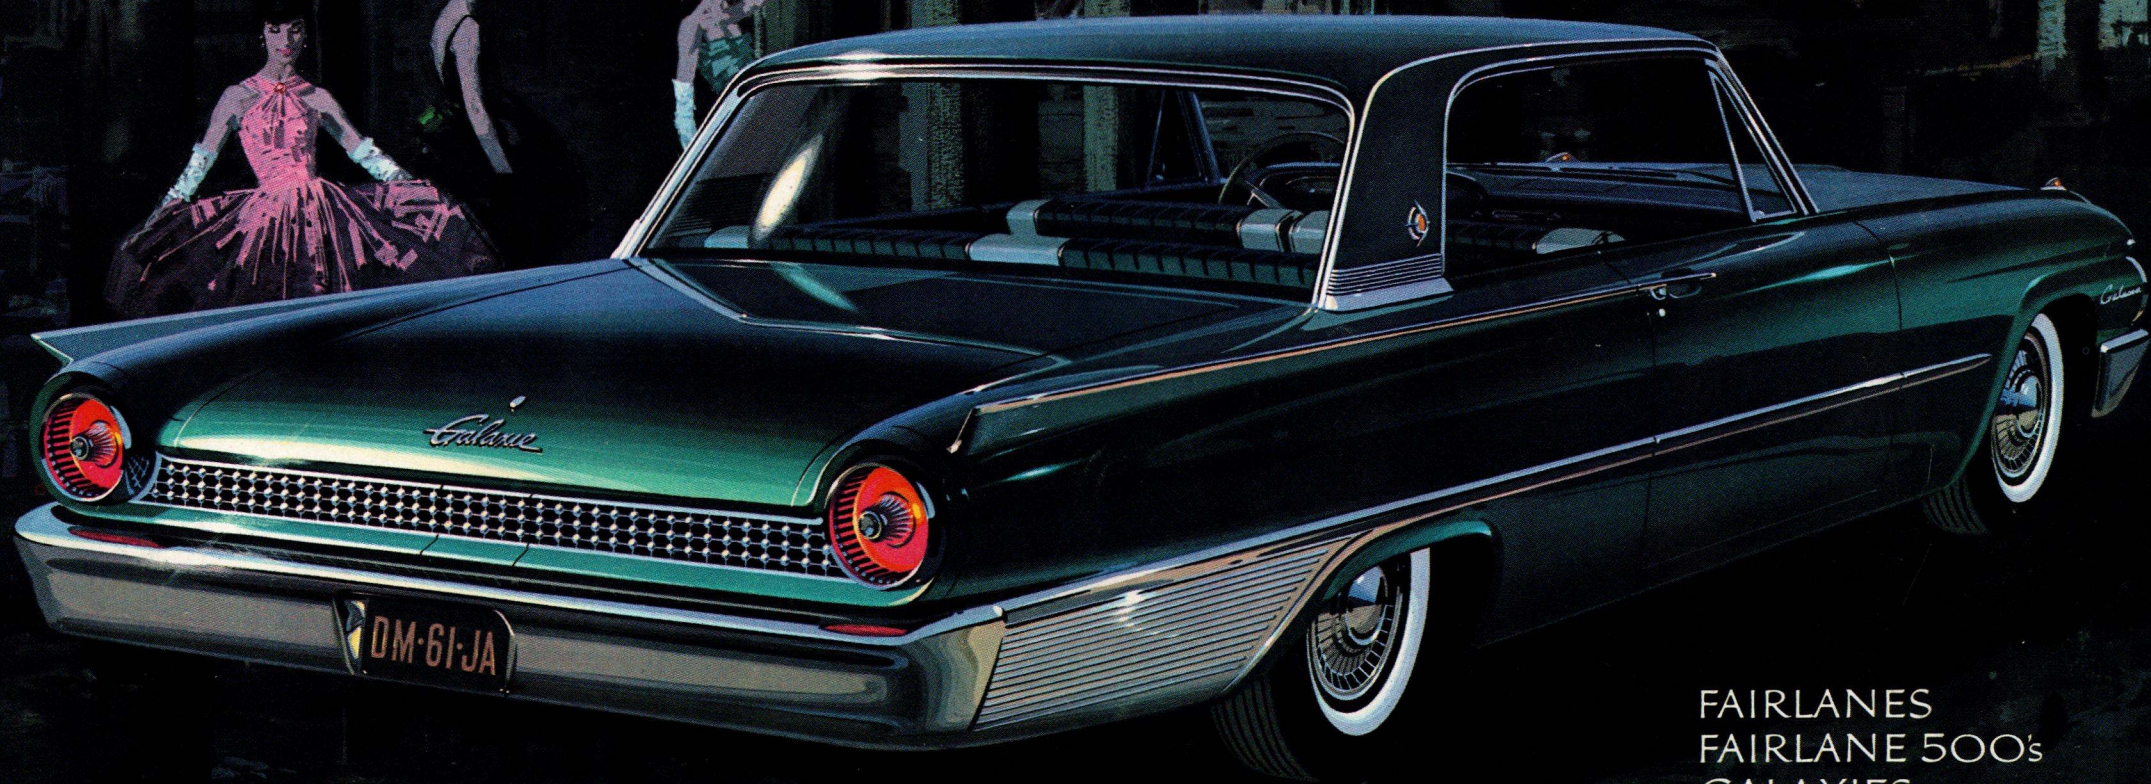

1961 FORDS

FAIRLANES
FAIRLANE 500's
GALAXIES
STATION WAGONS